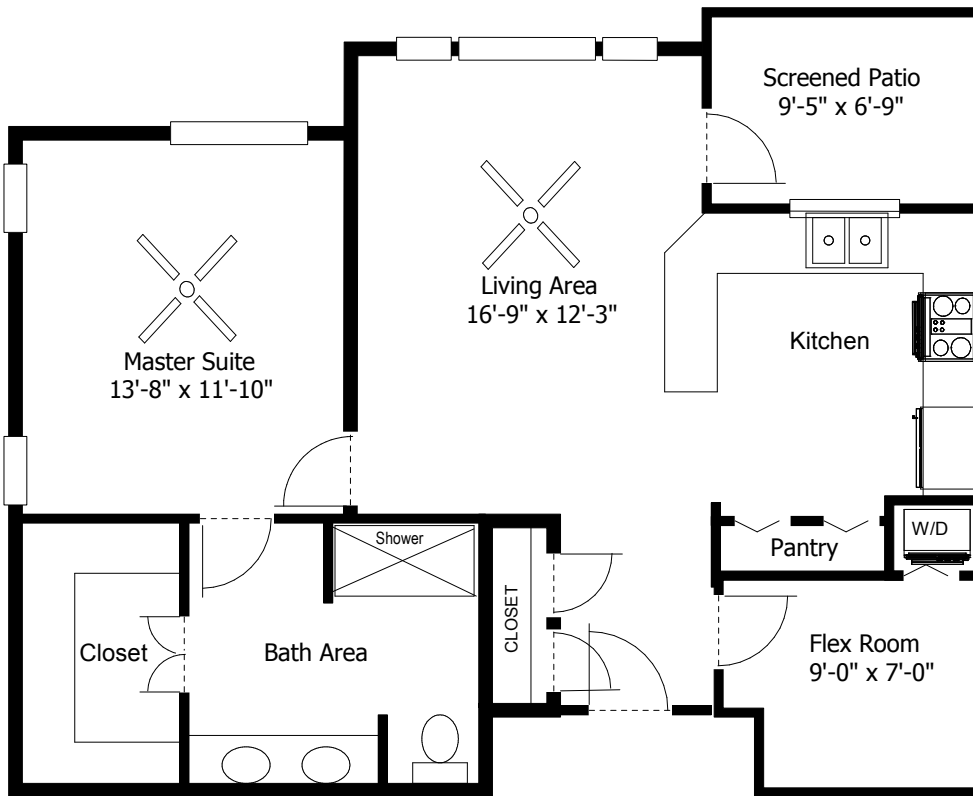

The Anazasi

1 Bedroom with Flex Room
 1 Bathroom
 823 Square Feet

The Inca

1 Bedroom with
 Flex Room
 1½ Bathrooms
 946 Square Feet

Dimensions are approximate. Floor plans may vary from pictured plan. All first floor apartments have a door leading off the patio.

The Maya

2 Bedrooms
2 Bathrooms
1,049 Square Feet

The Pueblo

2 Bedrooms with Flex Room
2 Bathrooms
1,200 Square Feet

The Aztec

2 Bedrooms with Flex Room
2 Bathrooms
1,315 Square Feet

The Hopi

2 Bedrooms with Flex Room
2½ Bathrooms
1,492 Square Feet

Dimensions are approximate. Floor plans may vary from pictured plan. All first floor apartments have a door leading off the patio.

The Navajo

2 Bedrooms with Flex Room

2 Bathrooms

1,703 Square Feet