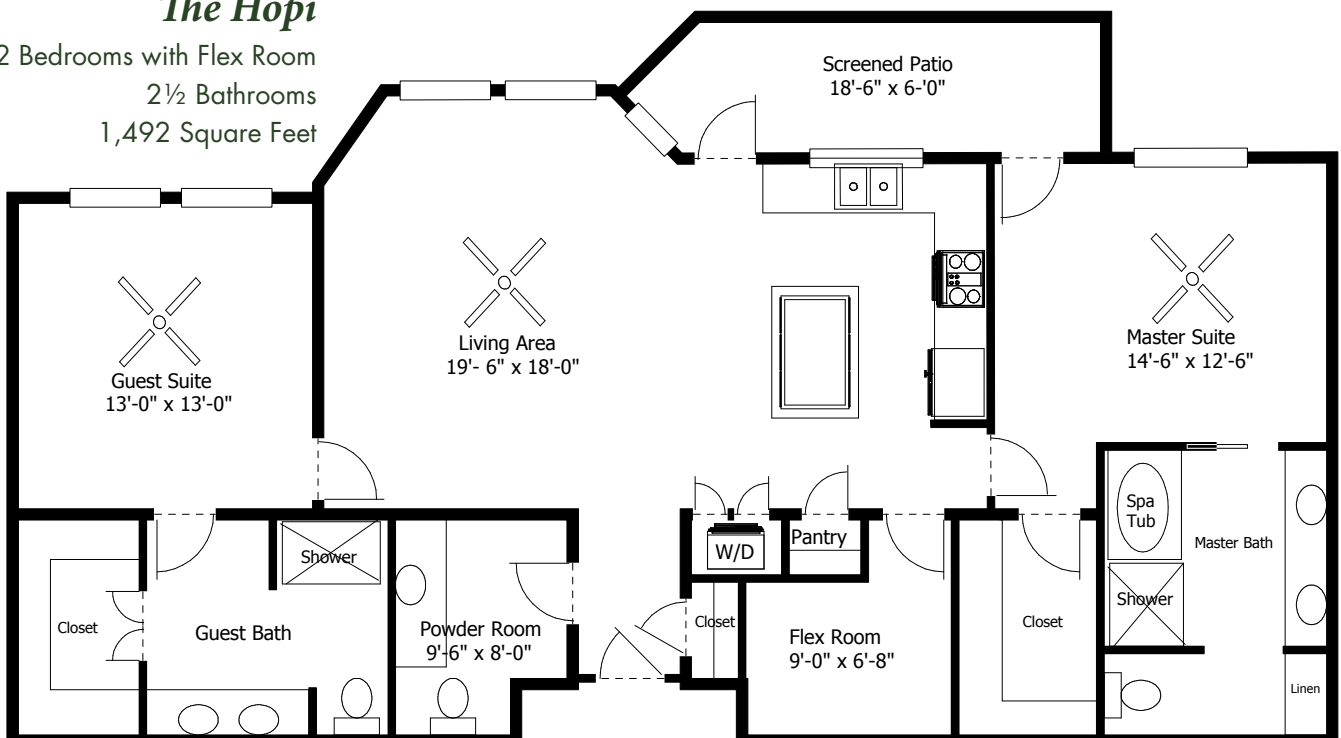

The Anazasi

1 Bedroom with Flex Room
 1 Bathroom
 823 Square Feet

The Inca

1 Bedroom with
 Flex Room
 1½ Bathrooms
 946 Square Feet

Dimensions are approximate. Floor plans may vary from pictured plan. All first floor apartments have a door leading off the patio.

The Maya

2 Bedrooms
2 Bathrooms
1,049 Square Feet

The Pueblo

2 Bedrooms with Flex Room
2 Bathrooms
1,200 Square Feet

The Aztec

2 Bedrooms with Flex Room
2 Bathrooms
1,315 Square Feet

The Hopi

2 Bedrooms with Flex Room
2½ Bathrooms
1,492 Square Feet

Dimensions are approximate. Floor plans may vary from pictured plan. All first floor apartments have a door leading off the patio.

The Navajo

2 Bedrooms with Flex Room

2 Bathrooms

1,703 Square Feet