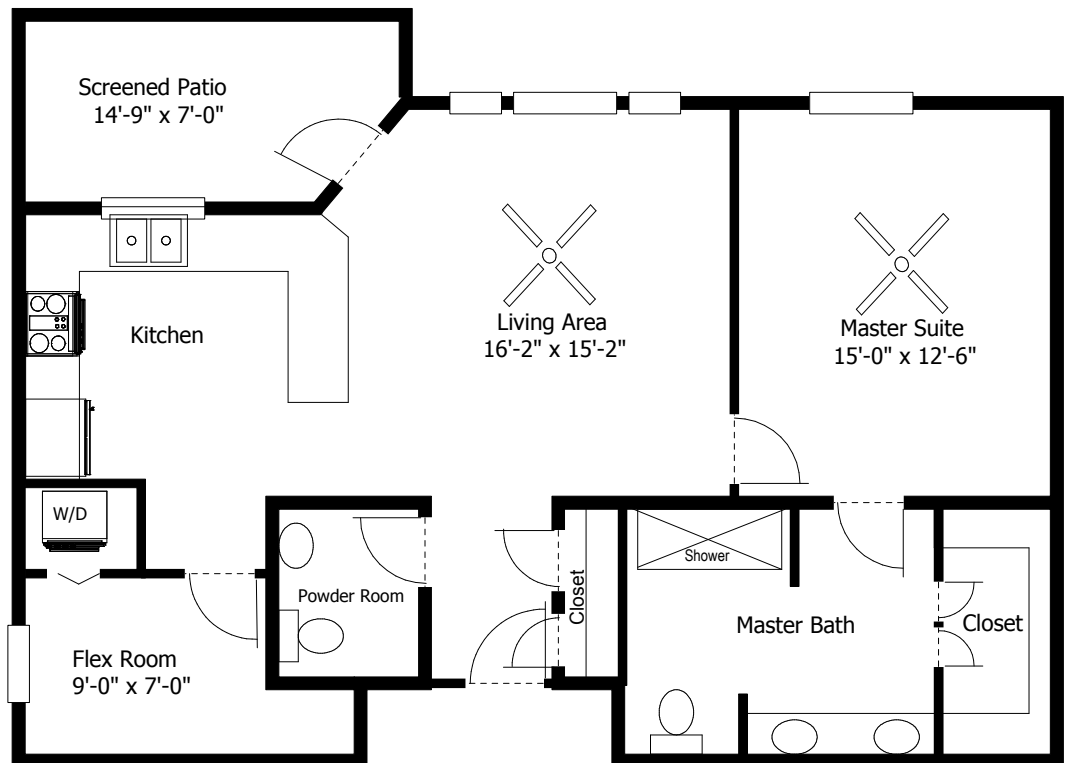

The Anazasi

1 Bedroom with Flex Room
 1 Bathroom
 823 Square Feet

The Inca

1 Bedroom with
 Flex Room
 1½ Bathrooms
 946 Square Feet

Dimensions are approximate. Floor plans may vary from pictured plan. All first floor apartments have a door leading off the patio.

The Maya

2 Bedrooms
2 Bathrooms
1,049 Square Feet

The Pueblo

2 Bedrooms with Flex Room
2 Bathrooms
1,200 Square Feet

The Aztec

2 Bedrooms with Flex Room
2 Bathrooms
1,315 Square Feet

The Hopi

2 Bedrooms with Flex Room
2½ Bathrooms
1,492 Square Feet

Dimensions are approximate. Floor plans may vary from pictured plan. All first floor apartments have a door leading off the patio.

The Navajo

2 Bedrooms with Flex Room

2 Bathrooms

1,703 Square Feet