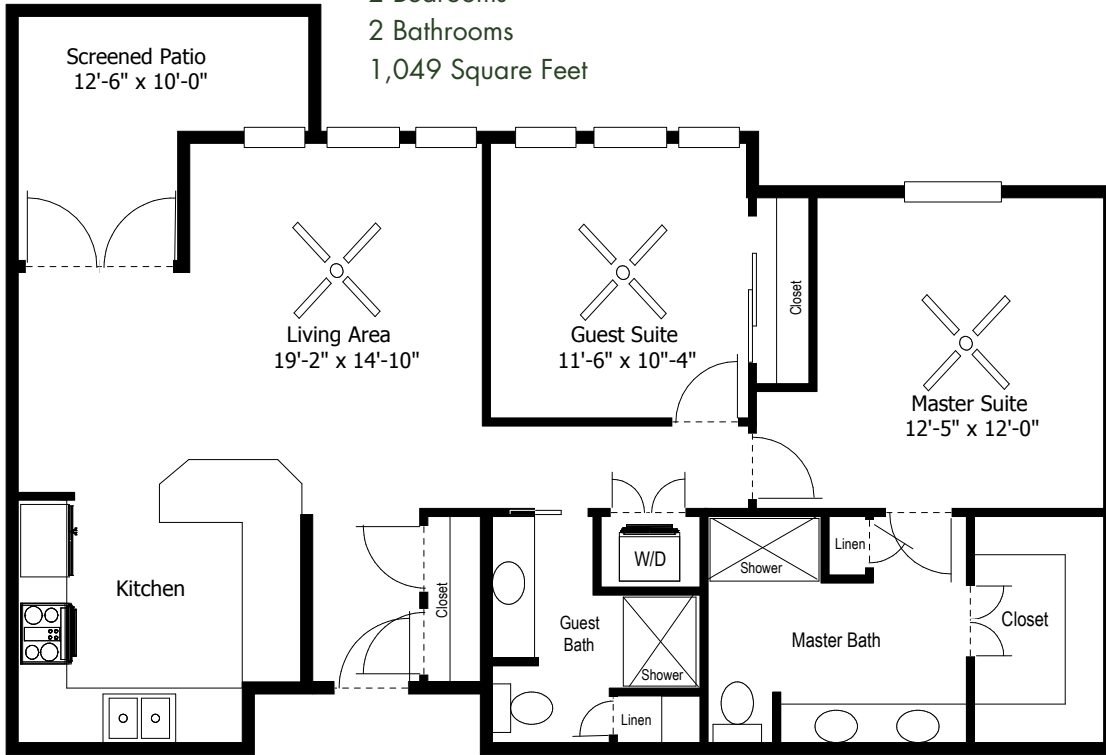

The Anazasi

1 Bedroom with Flex Room
 1 Bathroom
 823 Square Feet

The Inca

1 Bedroom with
 Flex Room
 1½ Bathrooms
 946 Square Feet

Dimensions are approximate. Floor plans may vary from pictured plan. All first floor apartments have a door leading off the patio.

The Maya

2 Bedrooms
2 Bathrooms
1,049 Square Feet

The Pueblo

2 Bedrooms with Flex Room
2 Bathrooms
1,200 Square Feet

The Aztec

2 Bedrooms with Flex Room
2 Bathrooms
1,315 Square Feet

The Hopi

2 Bedrooms with Flex Room
2½ Bathrooms
1,492 Square Feet

Dimensions are approximate. Floor plans may vary from pictured plan. All first floor apartments have a door leading off the patio.

The Navajo

2 Bedrooms with Flex Room

2 Bathrooms

1,703 Square Feet