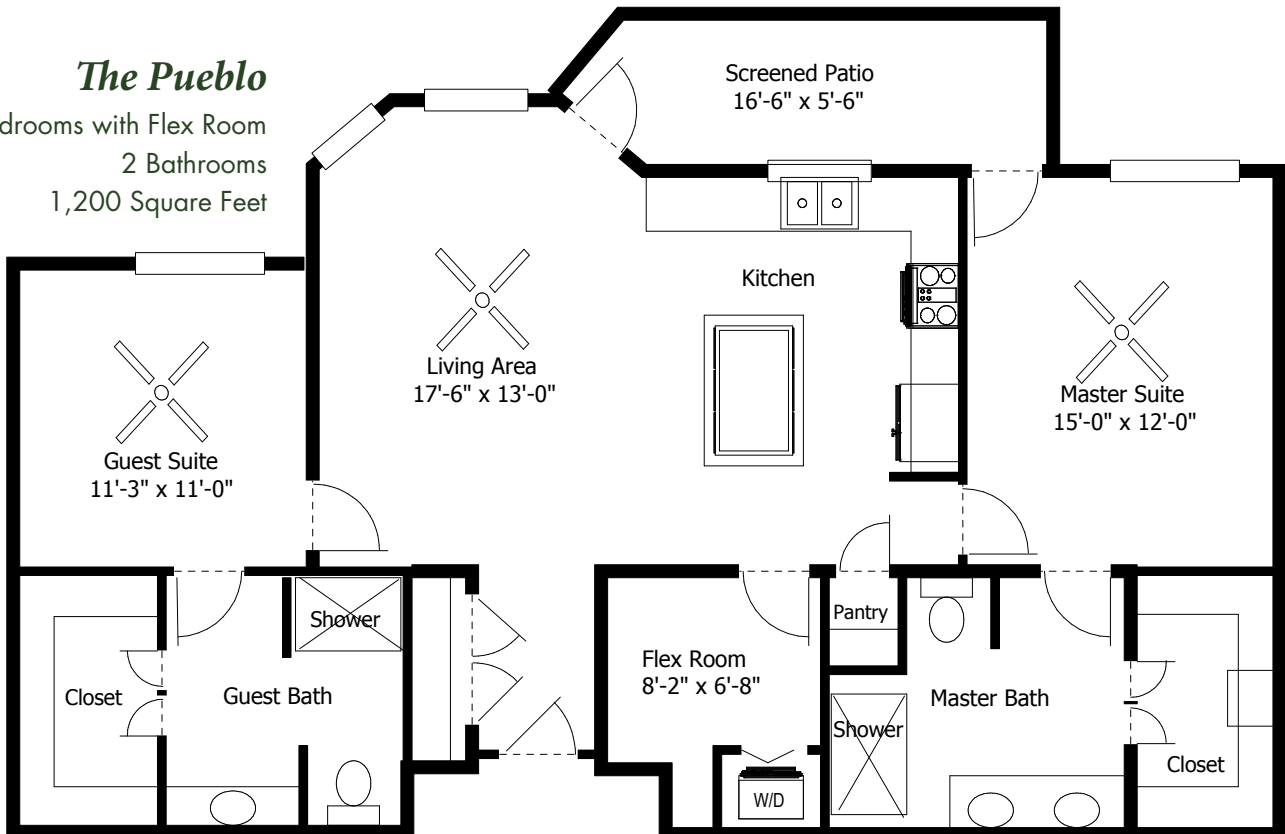

The Anazasi

1 Bedroom with Flex Room
 1 Bathroom
 823 Square Feet

The Inca

1 Bedroom with
 Flex Room
 1½ Bathrooms
 946 Square Feet

Dimensions are approximate. Floor plans may vary from pictured plan. All first floor apartments have a door leading off the patio.

The Maya

2 Bedrooms
2 Bathrooms
1,049 Square Feet

The Pueblo

2 Bedrooms with Flex Room
2 Bathrooms
1,200 Square Feet

The Aztec

2 Bedrooms with Flex Room
2 Bathrooms
1,315 Square Feet

The Hopi

2 Bedrooms with Flex Room
2½ Bathrooms
1,492 Square Feet

Dimensions are approximate. Floor plans may vary from pictured plan. All first floor apartments have a door leading off the patio.

The Navajo

2 Bedrooms with Flex Room

2 Bathrooms

1,703 Square Feet