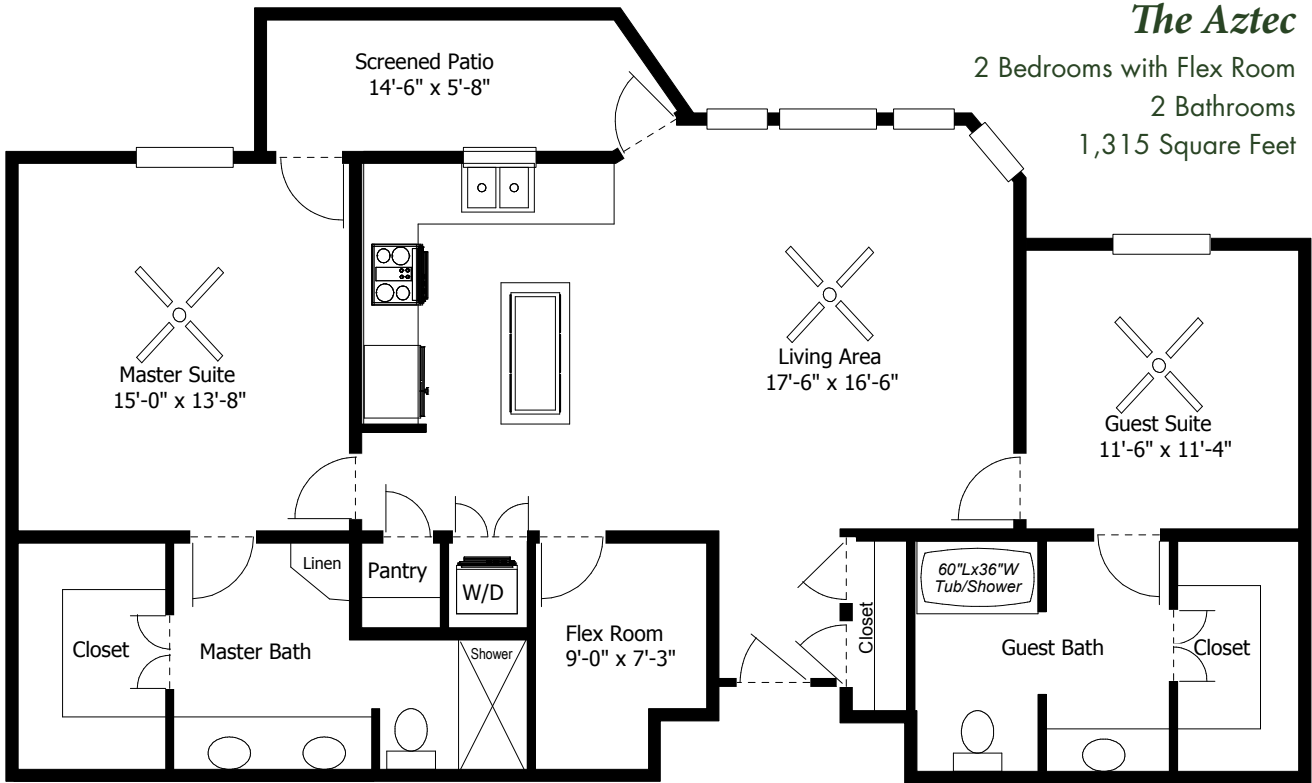

The Anazasi

1 Bedroom with Flex Room
 1 Bathroom
 823 Square Feet

The Inca

1 Bedroom with
 Flex Room
 1½ Bathrooms
 946 Square Feet

Dimensions are approximate. Floor plans may vary from pictured plan. All first floor apartments have a door leading off the patio.

The Maya

2 Bedrooms
2 Bathrooms
1,049 Square Feet

The Pueblo

2 Bedrooms with Flex Room
2 Bathrooms
1,200 Square Feet

The Aztec

2 Bedrooms with Flex Room
2 Bathrooms
1,315 Square Feet

The Hopi

2 Bedrooms with Flex Room
2½ Bathrooms
1,492 Square Feet

Dimensions are approximate. Floor plans may vary from pictured plan. All first floor apartments have a door leading off the patio.

The Navajo

2 Bedrooms with Flex Room

2 Bathrooms

1,703 Square Feet